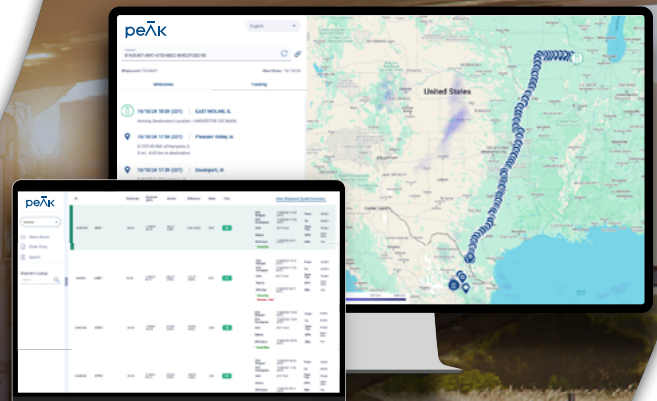

Backed by 24/7/365 experts, deep industry knowledge and PEAK™ technology, we deliver the speed, visibility and control required to keep critical shipments moving.

Every shipment is proactively monitored from pickup through final delivery, with real-time visibility, exception management and recovery support designed to reduce risk, maintain continuity and drive ongoing service optimization.